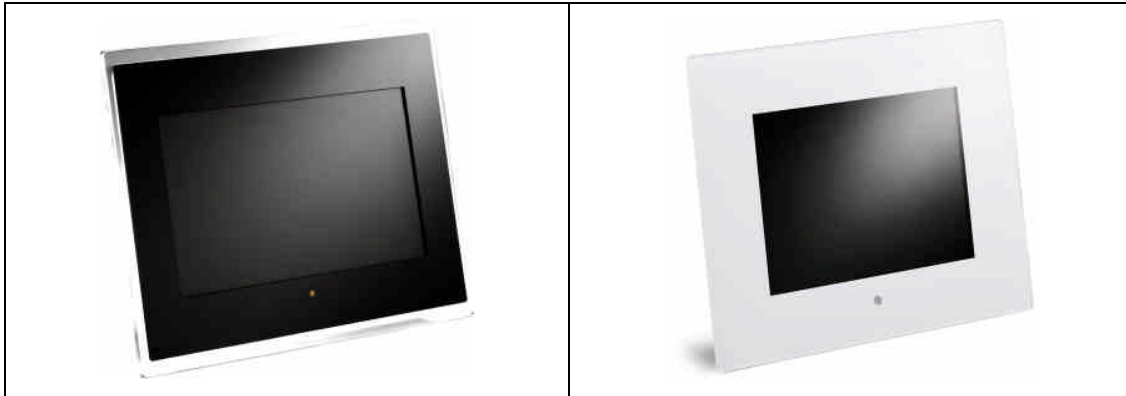

Digital Photo Frame

DPF-1020

DPF-1021

FEATURES

- 10.2" Digital TFT LCD Panel with 16:9 aspect ratio
- Supports up to 32 Megapixels image files (JPEG)
- High pixel density for sharp photo display
- Rich digital colors for stunning photos
- Easy to use on-screen menu and remote control
- Various slideshow features allow users to customize transition effects and display speeds
- Built-in speaker for impeccable sound quality
- Available options: 128MB internal memory capacity

SPECIFICATIONS

Description	Digital Photo Frame
Picture/Display	
Size	10.2" Digital LCD Panel
Aspect Ratio	16:9
Resolution	800 x 480
Number of Dots	800 x3(R,G,B)x 480
Brightness	400 cd/m ²
Contrast Ratio (Typical)	400:1
Connectivity	
Interface	USB 2.0 (Host x 1)
Audio out	Via speaker or earphone
Storage Media	
Memory Card Types	CompactFlash Type I/II, Secure Digital, MultiMediaCard, Memory Stick PRO, Memory Stick Duo (via adapter), and Memory Stick PRO Duo (via adapter)
Audio Volume	Volume wheel

Optional Built-In Memory Capacity	128MB
Photo Format	JPEG: Supports image files up to 32M-pixel
Support Video Format	MPEG-1, MPEG-2, MPEG-4, AVI, and Motion JPEG
Power Supply	12V DC input
Power Consumption	15W
Picture Operation	Rotate/Zoom/Slideshow (14 effects)
Video Operation	Pause/5-Level Fast Forward & Backward
Audio Operation	Pause/5-Level Fast Forward & Backward
Regulatory Approvals	CE/FCC/RoHS
On-Screen Display Languages	English, German, French, Italian, Spanish, and Simplified Chinese
Firmware Upgradeable	Firmware upgradeable via USB or SD Card
Control Buttons	7 Buttons(Up/Down/Lift/Right/Menu/Enter/Power)
Dimensions	300 mm x 240 mm x 40 mm
Plug & Play Compatibility	Mac OS X, Windows 2000/XP or later, Windows Vista
Enclosed Accessories	One DPF (1020 or 1021), Remote Control (with battery), Quick Start Guide, AC-DC Power Adaptor, and USB cable